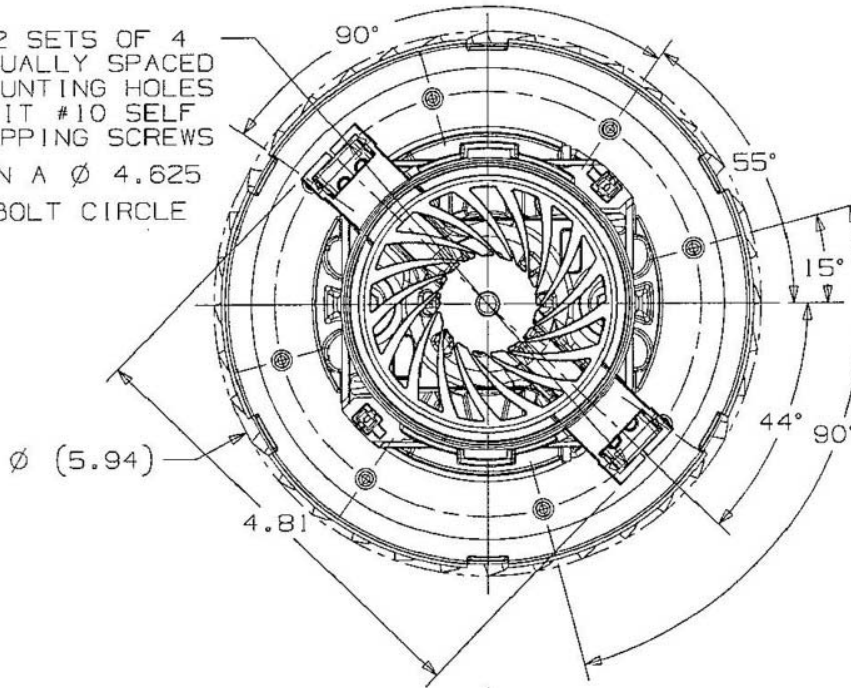

- Models:**
Q6600-019
Q6600-020
Q6600-021
Q6600-022
Q6600-023
Q6600-024
Q6600-030
Q6600-039
Q6600-074

2 SETS OF 4
EQUALLY SPACED
MOUNTING HOLES
FIT #10 SELF
TAPPING SCREWS
ON A ϕ 4.625
BOLT CIRCLE

NOTE: INFORMATION ON THIS SHEET IS SUBJECT TO CHANGE WITHOUT NOTICE. CONTACT FACTORY FOR CURRENT INFORMATION