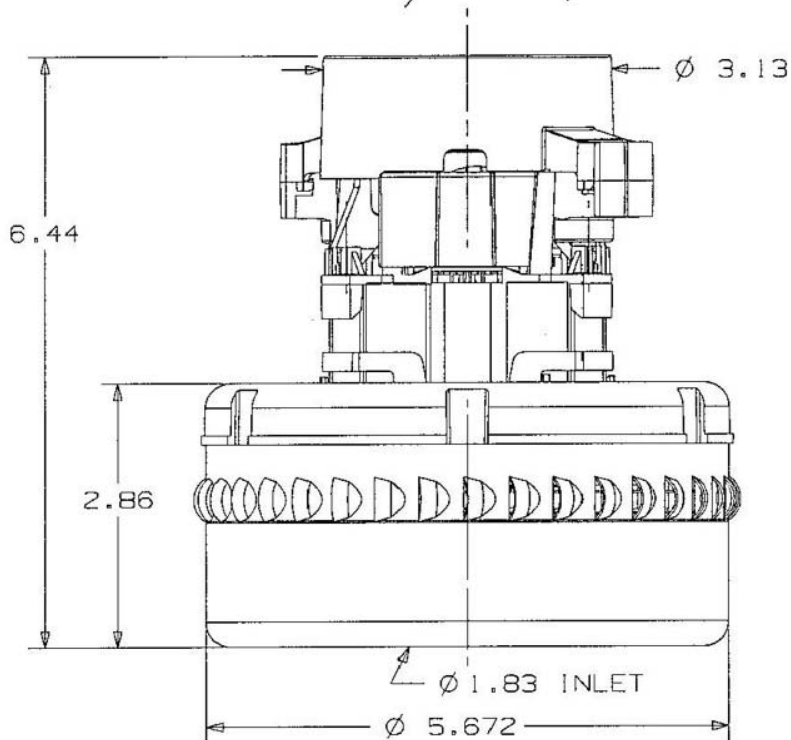

- Models:**
Q6600-019
Q6600-020
Q6600-021
Q6600-022
Q6600-023
Q6600-024
Q6600-030
Q6600-039
Q6600-074

2 SETS OF 4
EQUALLY SPACED
MOUNTING HOLES
FIT #10 SELF
TAPPING SCREWS
ON A ϕ 4.625
BOLT CIRCLE

NOTE: INFORMATION ON THIS SHEET IS SUBJECT TO CHANGE WITHOUT NOTICE. CONTACT FACTORY FOR CURRENT INFORMATION